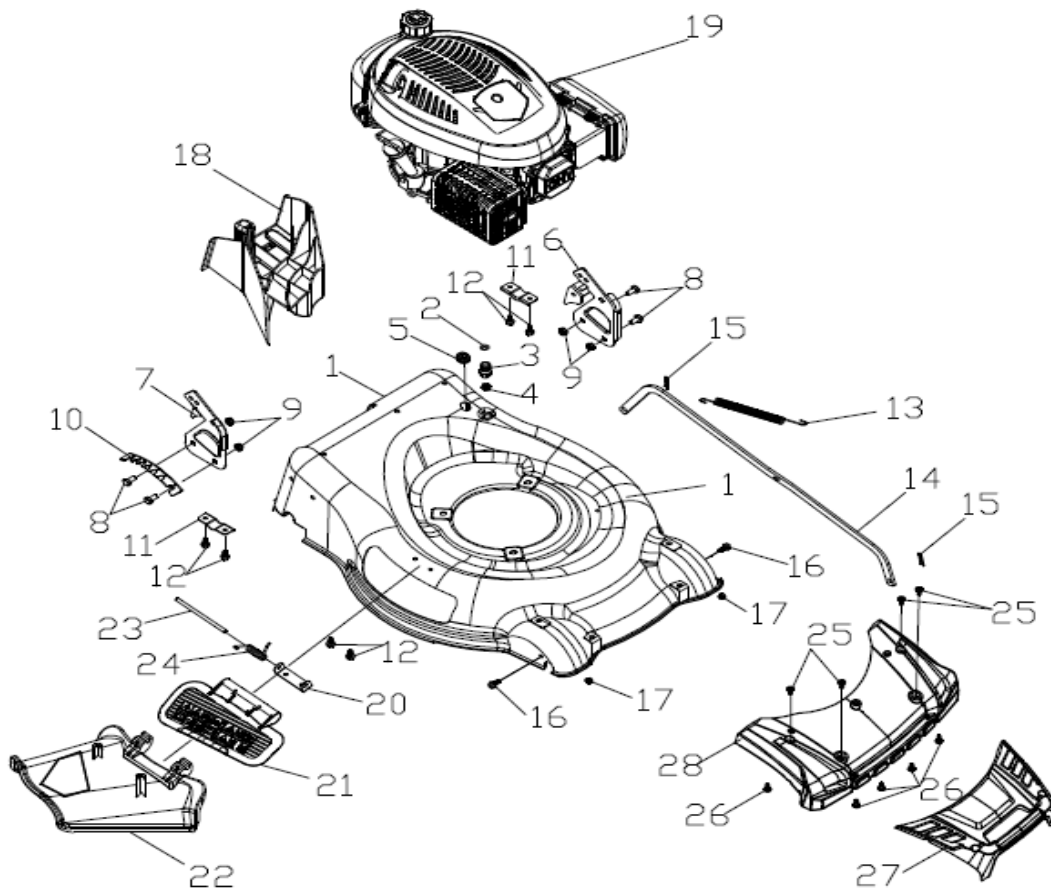

Poz.	Material Code	Discription in English	Qty
1	70740920130	deck welding assy.	1
2	60370020000	"O" ring	1
3	20460010000	inlet	1
4	60160010000	Pipe connector nut	1
5	20590020000	cable stopper	1
6	70070120000	left handle bracket	1
7	70070060000	left handle bracket	1
8	60060420000	Hexagon head bolts	4
9	60150020000	Hex lock nut	4
10	70250060000	height adjustment board	1
11	70290200000	rear drive bracket	2
12	60170400000	Hex tapping screws	6
13	60410080000	Pull Spring for Pull Rod	1
14	70180180830	Height Adjustment Pull Rod	1
15	60300030000	R type pin	2
16	60060660000	Bolt	2
17	60150080000	Self-locking nut	2
18	20160090000	mulching plug	1
19	T395562	petrol engine	1
20	70060060130	Bracket plate for defelctor	1
21	20120010000	mulching board	1
22	20110080000	side discharge cover	1
23	70030070000	Mulch Shaft	1
24	60390010000	mulch board spring	1
25	60170290000	screw	4
26	60170300000	screw	5
27	20200240000	front mask	1
28	20200250000	front mask	1