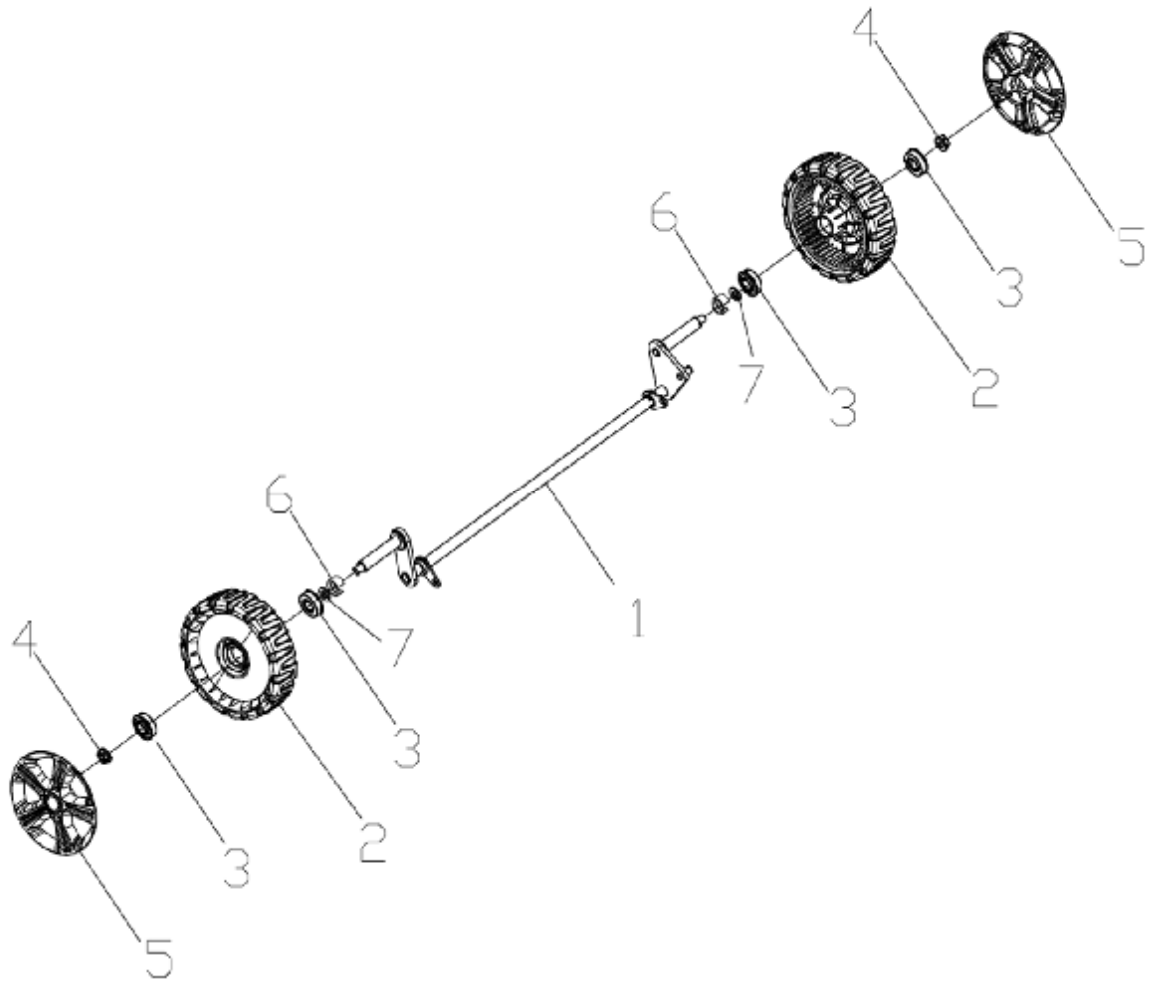

# RPM5140V (model. č. PM12B1401013B)

Poz.	Material Code	Discription in English	Qty
1	20340110130	foam pipe	1
2	70500360130	upper handrail	1
3	70540120130	stop lever	1
4	20340120830	foam pipe	1
5	70550080130	Self-propelled Lever	1
6	20340130130	foam pipe	1
7	20490040000	Flameout wrench fixed block	1
8	20490050000	Flameout wrench fixed block	1
9	20490020000	Wrench fixed block	1
10	20490030000	Wrench fixed block	1
11	20490060000	fixed block	4
12	60170570000		4
13	60150030000	Hex lock nut	4
14	70510030130	middle handrail	2
15	60040150000	Half round head square neck bolts	1
16	60150020000	Hex lock nut	5
17	60060070000	Bolt	4

Part No.	Material Code	Discription in English	Qty
1	70840150000	front drive assy.	1
2	20880301000	wheel assy.	2
3	60010110000	wheel punch bearing	4
4	60150090000	Self-locking nut	2
5	20620200830	outer cover of hub	2
6	20140010000	front bracket fastener	2
7	60200030000	flat washer	2

Part No.	Material Code	Discription in English	Qty
1	70850570000	rear drive assy.	1
	20270010000	height adjustment ball	1
2	70860290000	selfpropelled assy.	1
3	70600110000	bushbush	2
4	60020010000	bearing	2
5	60320090000	v belt	1
6	20610060000	inner cover of hub	2
7	60240060000	spring washer	6
8	21070040000	selfpropelled ratchet washer	2
9	70300060000	Ratchet Wheel LRatchet Wheel L	1
10	70300100000	Ratchet Wheel R	1
11	60290050000	bratchet pin	6
12	20880331000	wheel assy.	2
13	60010110000	wheel punch bearing	4
14	60150090000	Self-locking nut	2
15	20620230830	outer cover of hub	2
16	70290210000	self propelled plate	1
17	60200420000	flat washer	2
18	60060290000	Hexagon head bolts	2
19	60150060000	Self-locking nut	2