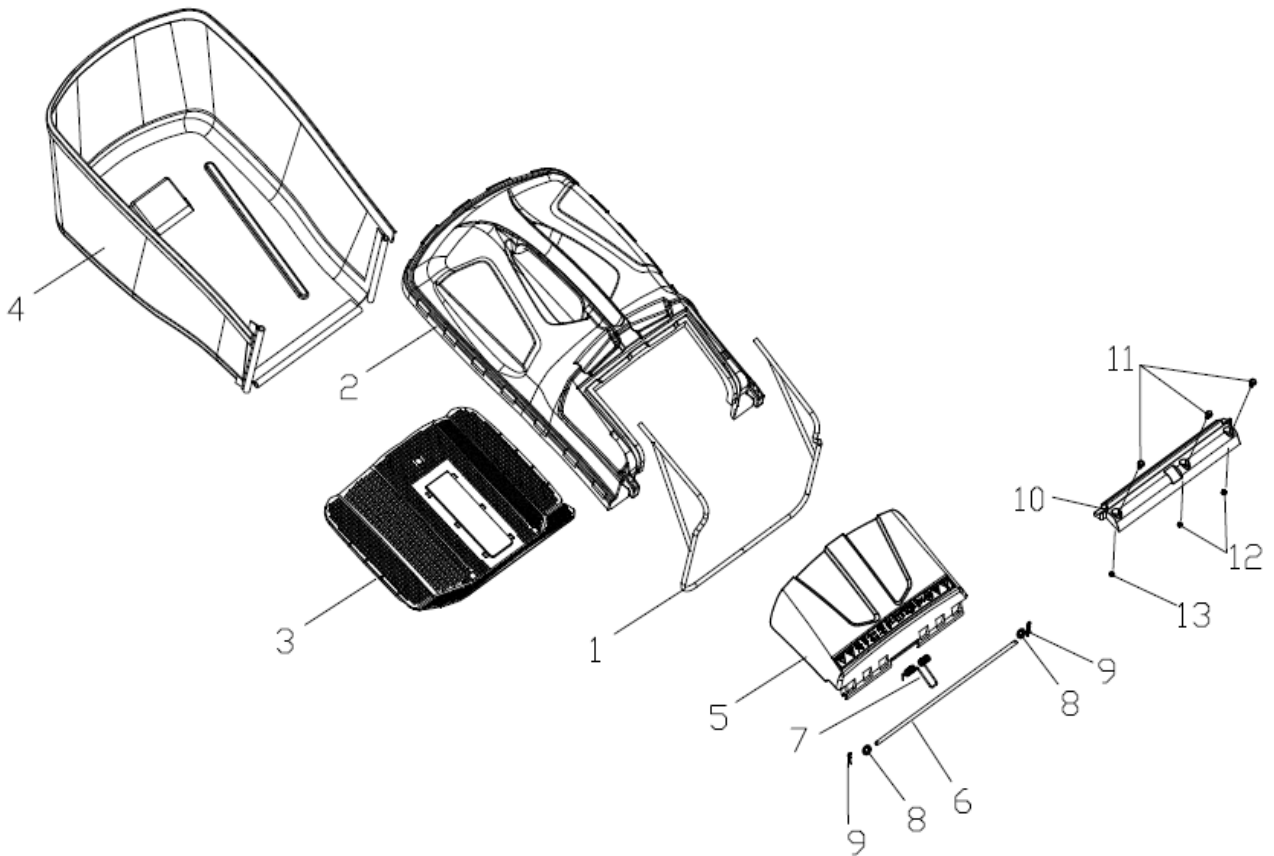

Poz.	Material Code	Discription in English	Qty
1	70740920130	deck welding assy.	1
2	60370020000	"O" ring	1
3	20460010000	inlet	1
4	60160010000	Pipe connector nut	1
5	20590020000	cable stopper	1
6	70070120000	left handle bracket	1
7	70070060000	left handle bracket	1
8	60060420000	Hexagon head bolts	4
9	60150020000	Hex lock nut	4
10	70250060000	height adjustment board	1
11	70290200000	rear drive bracket	2
12	60170400000	Hex tapping screws	6
13	60410080000	Pull Spring for Pull Rod	1
14	70180180830	Height Adjustment Pull Rod	1
15	60300030000	R type pin	2
16	60060660000	Bolt	2
17	60150080000	Self-locking nut	2
18	20160090000	mulching plug	1
19	T395562	petrol engine	1
20	70060060130	Bracket plate for defelctor	1
21	20120010000	mulching board	1
22	20110080000	side discharge cover	1
23	70030070000	Mulch Shaft	1
24	60390010000	mulch board spring	1
25	60170290000	screw	4
26	60170300000	screw	5
27	20200240000	front mask	1
28	20200250000	front mask	1

Part No.	Material Code	Discription in English	Qty
1	70840150000	front drive assy.	1
2	20880301000	wheel assy.	2
3	60010110000	wheel punch bearing	4
4	60150090000	Self-locking nut	2
5	20620200830	outer cover of hub	2
6	20140010000	front bracket fastener	2
7	60200030000	flat washer	2

Part No.	Material Code	Discription in English	Qty
1	70850570000	rear drive assy.	1
	20270010000	height adjustment ball	1
2	70860290000	selfpropelled assy.	1
3	70600110000	bushbush	2
4	60020010000	bearing	2
5	60320090000	v belt	1
6	20610060000	inner cover of hub	2
7	60240060000	spring washer	6
8	21070040000	selfpropelled ratchet washer	2
9	70300060000	Ratchet Wheel LRatchet Wheel L	1
10	70300100000	Ratchet Wheel R	1
11	60290050000	bratchet pin	6
12	20880331000	wheel assy.	2
13	60010110000	wheel punch bearing	4
14	60150090000	Self-locking nut	2
15	20620230830	outer cover of hub	2
16	70290210000	self propelled plate	1
17	60200420000	flat washer	2
18	60060290000	Hexagon head bolts	2
19	60150060000	Self-locking nut	2