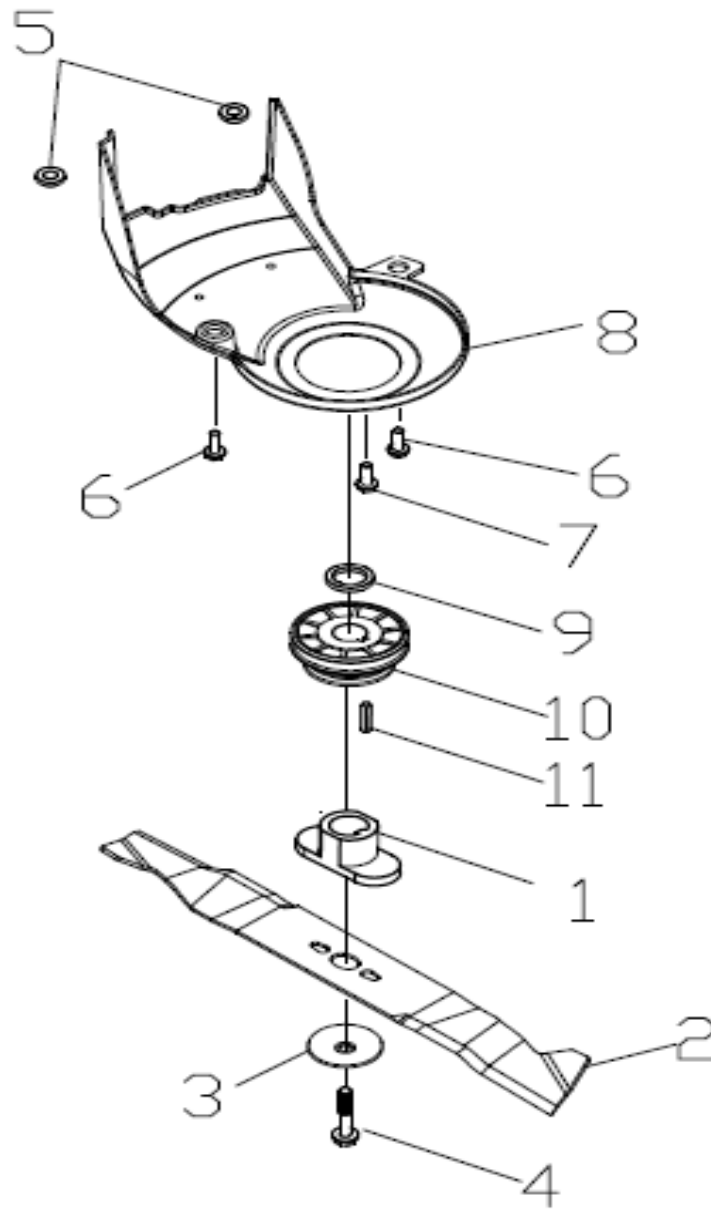

Part No.	Material Code	Discription in English	Qty
1	70140480000	Blade Adapter	1
2	70130360000	blade	1
3	60200240000	blade washer	1
4	60100030000	Inch hex flange bolts	1
5	70150240000	Chassis bushing	2
6	60060180000	Hex flange bolts	2
7	60060390000	Hex flange bolts	1
8	20660110000	belt cover	1
9	70040080000	blade washer	1
10	70580150000	Small Belt Wheel	1
11	70480010000	Long Key for Crankshaft	1