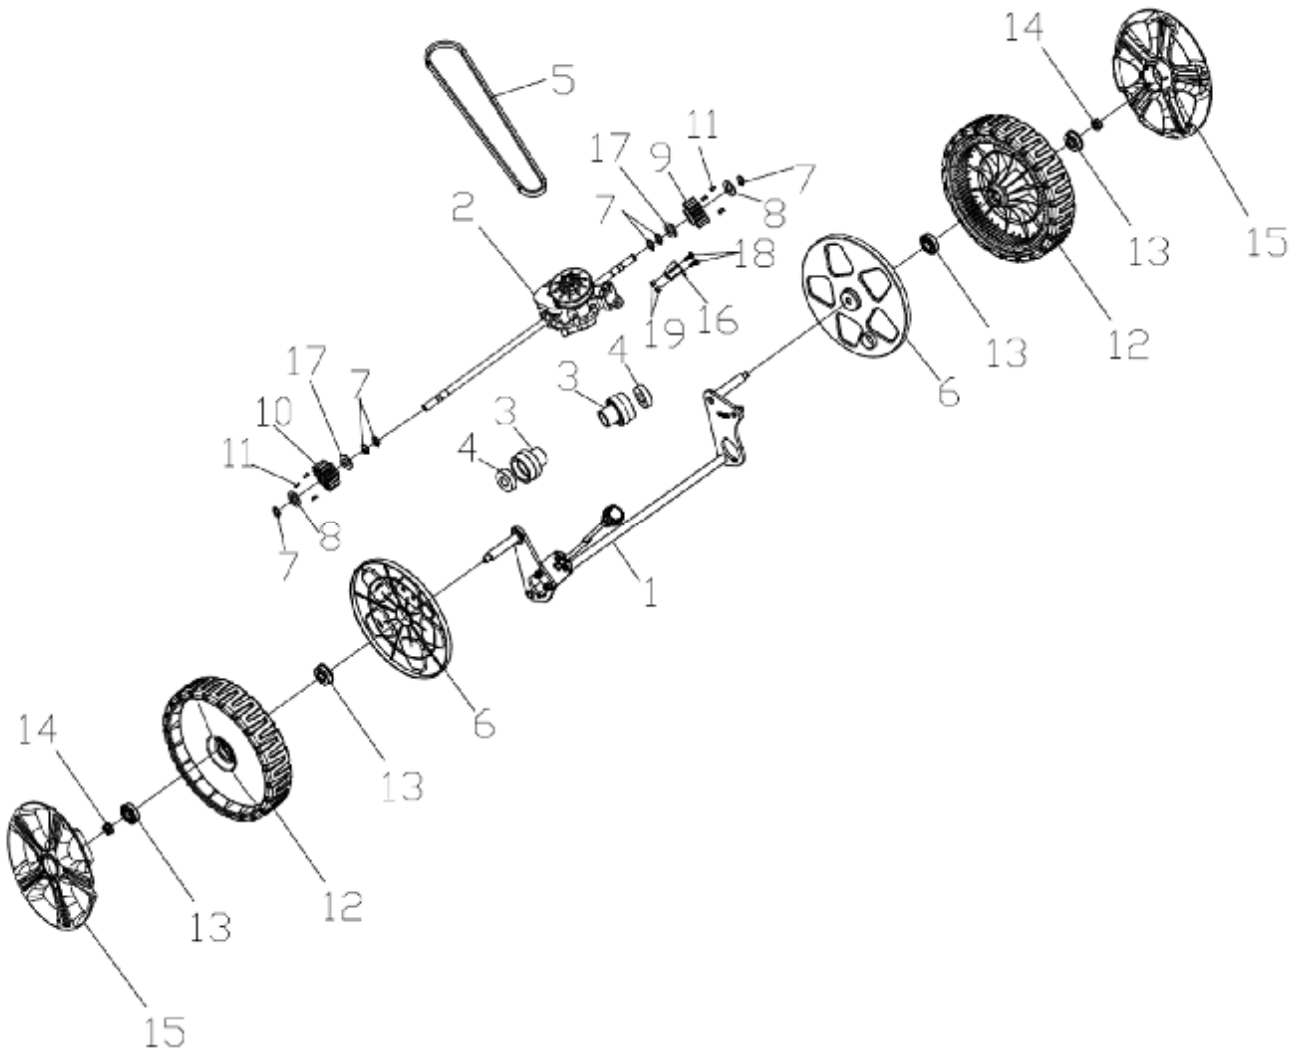

# RPM5140V (model. č. PM12B1401013B)

Poz.	Material Code	Discription in English	Qty
1	20340110130	foam pipe	1
2	70500360130	upper handrail	1
3	70540120130	stop lever	1
4	20340120830	foam pipe	1
5	70550080130	Self-propelled Lever	1
6	20340130130	foam pipe	1
7	20490040000	Flameout wrench fixed block	1
8	20490050000	Flameout wrench fixed block	1
9	20490020000	Wrench fixed block	1
10	20490030000	Wrench fixed block	1
11	20490060000	fixed block	4
12	60170570000		4
13	60150030000	Hex lock nut	4
14	70510030130	middle handrail	2
15	60040150000	Half round head square neck bolts	1
16	60150020000	Hex lock nut	5
17	60060070000	Bolt	4

Part No.	Material Code	Discription in English	Qty
1	70840150000	front drive assy.	1
2	20880301000	wheel assy.	2
3	60010110000	wheel punch bearing	4
4	60150090000	Self-locking nut	2
5	20620200830	outer cover of hub	2
6	20140010000	front bracket fastener	2
7	60200030000	flat washer	2

Part No.	Material Code	Discription in English	Qty
1	70850570000	rear drive assy.	1
	20270010000	height adjustment ball	1
2	70860290000	selfpropelled assy.	1
3	70600110000	bushbush	2
4	60020010000	bearing	2
5	60320090000	v belt	1
6	20610060000	inner cover of hub	2
7	60240060000	spring washer	6
8	21070040000	selfpropelled ratchet washer	2
9	70300060000	Ratchet Wheel LRatchet Wheel L	1
10	70300100000	Ratchet Wheel R	1
11	60290050000	bratchet pin	6
12	20880331000	wheel assy.	2
13	60010110000	wheel punch bearing	4
14	60150090000	Self-locking nut	2
15	20620230830	outer cover of hub	2
16	70290210000	self propelled plate	1
17	60200420000	flat washer	2
18	60060290000	Hexagon head bolts	2
19	60150060000	Self-locking nut	2