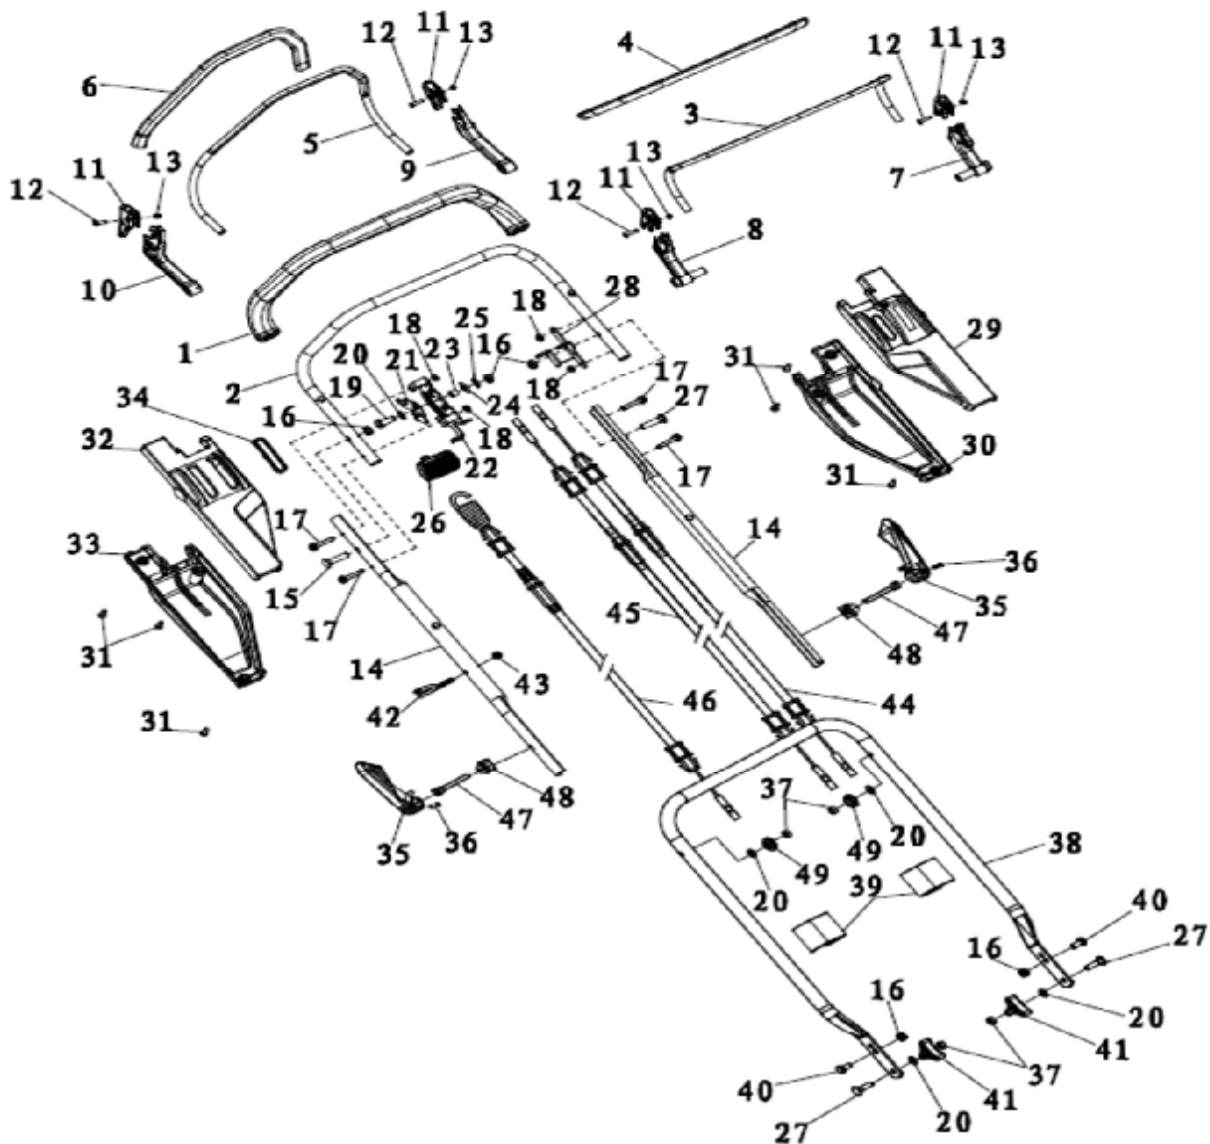

# RPM5140V (model. č. PM12B1401013B)

Poz.	Material Code	Discription in English	Qty
1	20340110130	foam pipe	1
2	70500360130	upper handrail	1
3	70540120130	stop lever	1
4	20340120830	foam pipe	1
5	70550080130	Self-propelled Lever	1
6	20340130130	foam pipe	1
7	20490040000	Flameout wrench fixed block	1
8	20490050000	Flameout wrench fixed block	1
9	20490020000	Wrench fixed block	1
10	20490030000	Wrench fixed block	1
11	20490060000	fixed block	4
12	60170570000		4
13	60150030000	Hex lock nut	4
14	70510030130	middle handrail	2
15	60040150000	Half round head square neck bolts	1
16	60150020000	Hex lock nut	5
17	60060070000	Bolt	4

Part No.	Material Code	Discription in English	Qty
1	70840150000	front drive assy.	1
2	20880301000	wheel assy.	2
3	60010110000	wheel punch bearing	4
4	60150090000	Self-locking nut	2
5	20620200830	outer cover of hub	2
6	20140010000	front bracket fastener	2
7	60200030000	flat washer	2

Part No.	Material Code	Discription in English	Qty
1	70850570000	rear drive assy.	1
	20270010000	height adjustment ball	1
2	70860290000	selfpropelled assy.	1
3	70600110000	bushbush	2
4	60020010000	bearing	2
5	60320090000	v belt	1
6	20610060000	inner cover of hub	2
7	60240060000	spring washer	6
8	21070040000	selfpropelled ratchet washer	2
9	70300060000	Ratchet Wheel LRatchet Wheel L	1
10	70300100000	Ratchet Wheel R	1
11	60290050000	bratchet pin	6
12	20880331000	wheel assy.	2
13	60010110000	wheel punch bearing	4
14	60150090000	Self-locking nut	2
15	20620230830	outer cover of hub	2
16	70290210000	self propelled plate	1
17	60200420000	flat washer	2
18	60060290000	Hexagon head bolts	2
19	60150060000	Self-locking nut	2